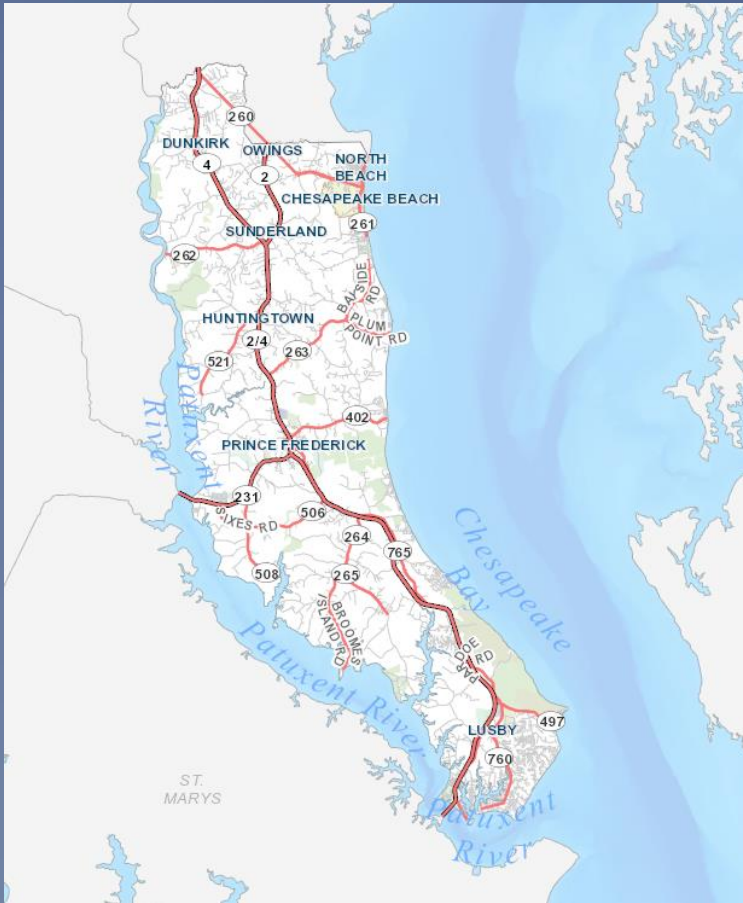

Calvert County GIS

- *Winter '17 kickoff of Infor asset management system project*
- *Recent upgrade to enterprise GIS viewers (Geocortex Essentials 4.5 and HTML5 2.7)*